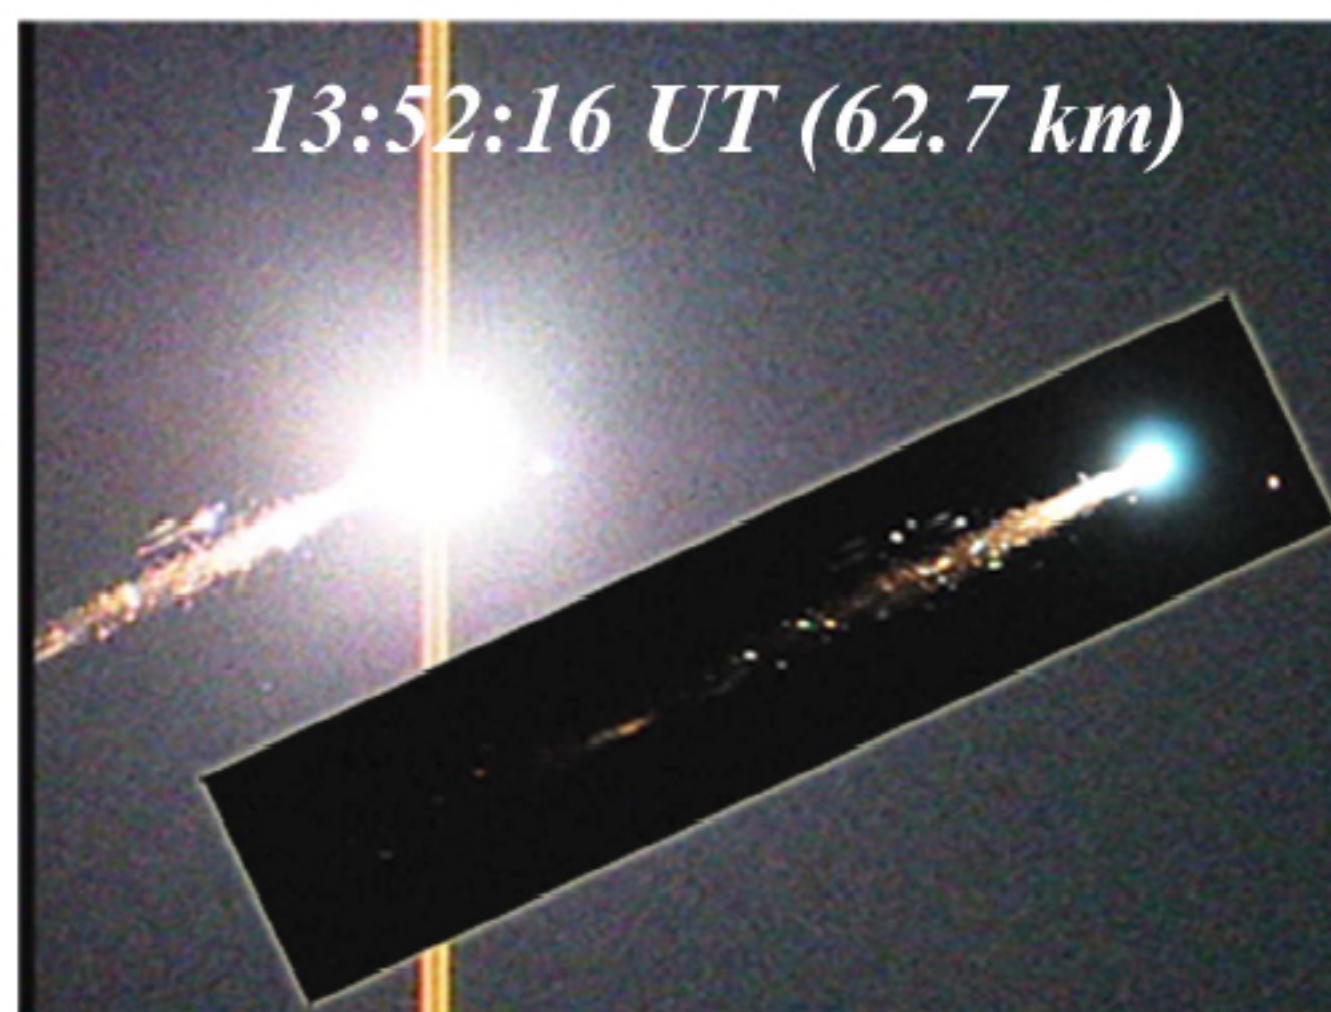

13:52:04 UT (84.5 km)

13:52:16 UT (62.7 km)

13:52:21 UT (54.9 km)

Color spectrum as seen by an average human eye

13:52:16.3 UT (2nd order)
13:52:21.2 UT (1st order)