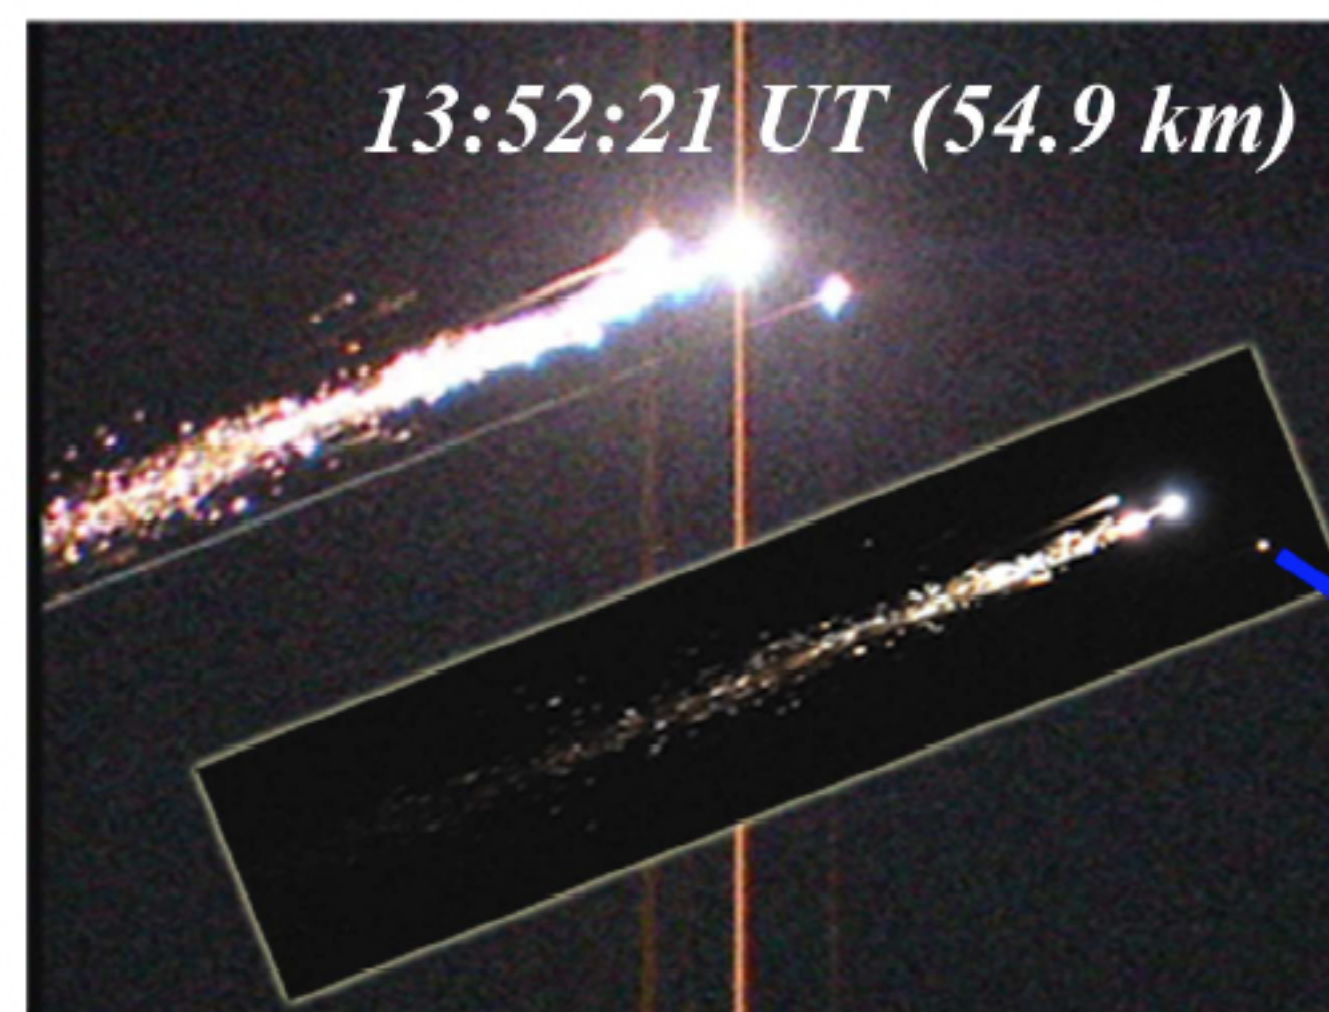

13:52:04 UT (84.5 km)

13:52:16 UT (62.7 km)

13:52:21 UT (54.9 km)

Color spectrum as seen by an average human eye

13:52:16.3 UT (2nd order)
13:52:21.2 UT (1st order)