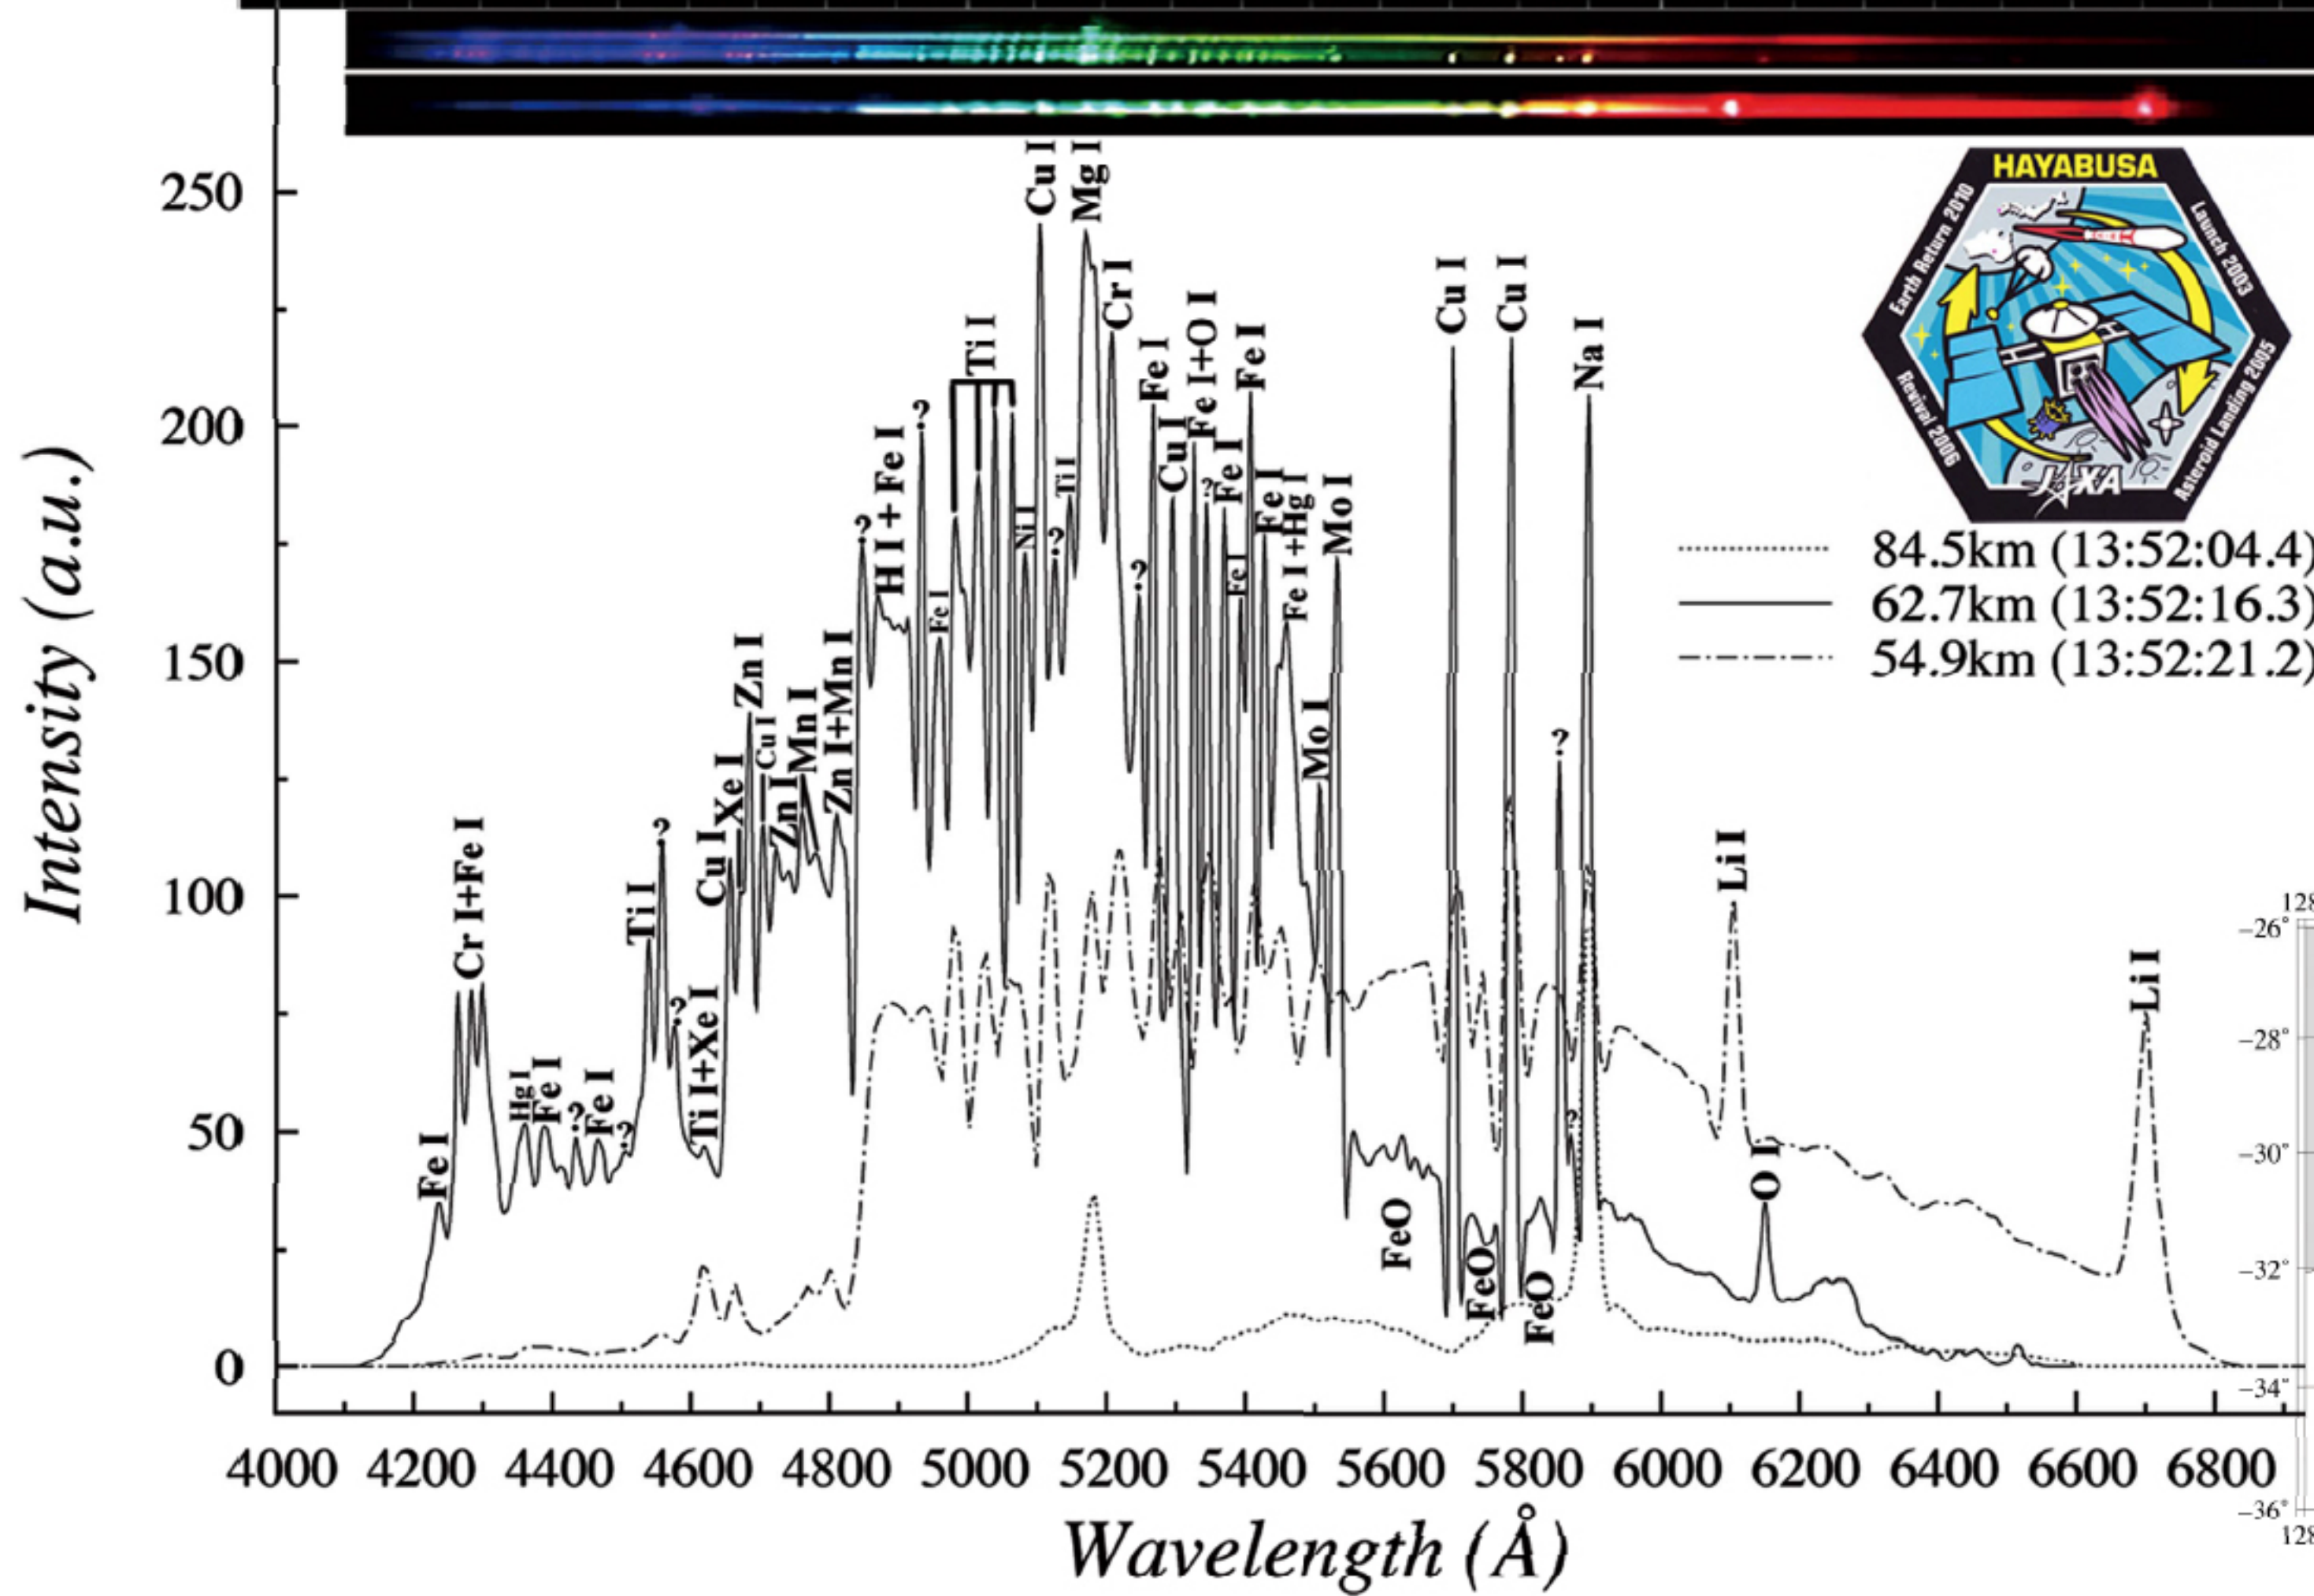

13:52:04 UT (84.5 km)

13:52:16 UT (62.7 km)

13:52:21 UT (54.9 km)

Color spectrum as seen by an average human eye

13:52:16.3 UT (2nd order)
13:52:21.2 UT (1st order)